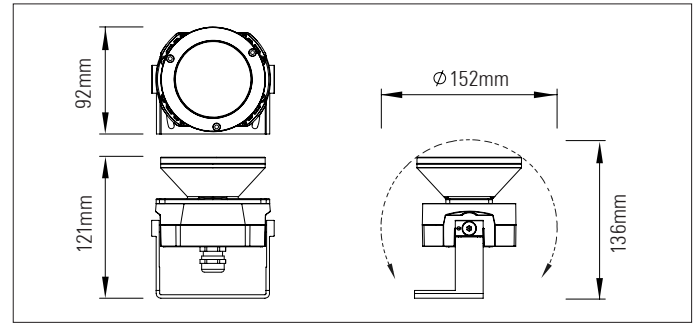

D 100 RGBW IP66 Class 111

1 x high-power RGBW LED cluster with ultra narrow beam lens

Exterior LED spotlight range

D 100 IP66 Spotlight with 1 x high-power RGBW LED cluster array comprising of 4 x RGBW LEDs, with ultra narrow beam collimator lens

Each spotlight comprises of: 1 x high-power RGBW LED cluster array comprising of 4x RGBW LEDs, with Gaggione LLC06U collimator lens with ultra narrow spot beam

Up to 10 Watts per spotlight

Rotatable in two axes using the adjustable angle brackets. Other mounting brackets are also available including custom designs to meet project requirements