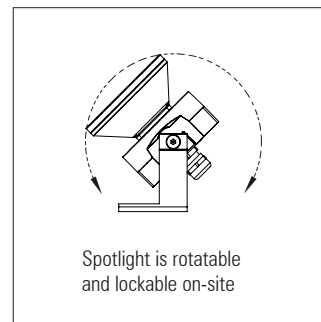

Up to 900 Lumens per spotlight with all 4 LEDs on full power