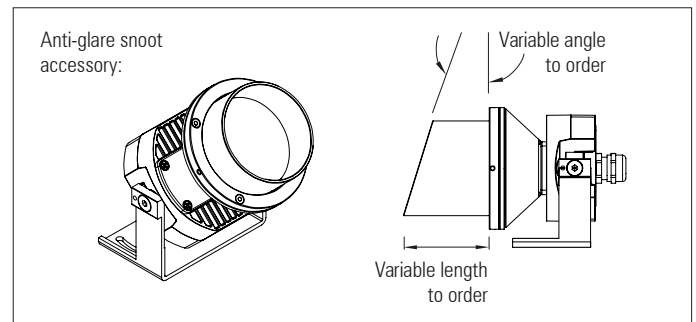

Up to 900 Lumens per spotlight with all 4 LEDs on full power

Product Code	IP	LED Type	LED Colour or white LED Colour Temp.(K)	CRI	Optics (°)	Anti-glare Snoot	Fixing Type	Cover	Finish
D 100 IP66 ULTRA NARROW LENS RGBW REMOTE DRIVER	66	LUMILEDS: Cluster of 4x LUXEON Z or CZ LEDs - RGBW	Specify colour / colour temp. for each of the 4 LEDs in the LED cluster array:		70 80 90	Gaggione LLC06U Ultra narrow lens: Luxeon Z LEDs: 5.8° Luxeon CZ LEDs: 6.2°	Adjustable angle Fixed angle Custom height adjustable angle (specify leg height) Custom solution	Low iron UV block glass UV stable PC	Black White Any RAL colour
D 100 IP66 ULTRA NARROW LENS RGBW INTEGRAL DRIVER			Far Red, Deep Red, Red, Red-Orange, Amber, PC Amber, Mint, Lime, Green, Cyan, Blue, Royal Blue, Violet	22=2,200k 27=2,700k 30=3,000k 35=3,500k 40=4,000k 50=5,000k 57=5,700k 65=6,500k