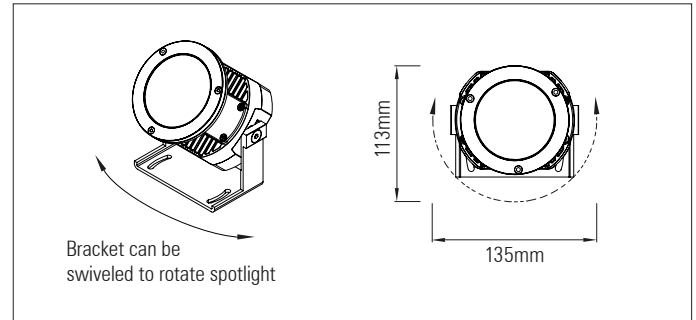

D 100 RGBW IP66 Class 111

1 x high-power RGBW LED cluster with ultra narrow beam lens

Exterior LED spotlight range

D 100 IP66 Spotlight with 1 x high-power RGBW LED cluster array comprising of 4 x RGBW LEDs, with ultra narrow beam collimator lens

Exterior LED spotlight range with integral LV DC to DC driver or remote AC to DC driver and extremely narrow beam for highly controlled, creative decorative lighting effects

Product description:

The D 100 IP66 spotlight range was developed for use in architectural, landscape and garden lighting applications, which require powerful, highly controlled lighting effects

Each spotlight comprises of: 1 x high-power RGBW LED cluster array comprising of 4x RGBW LEDs, with Gaggione LLC06U collimator lens with ultra narrow spot beam

Up to 10 Watts per spotlight

Rotatable in two axes using the adjustable angle brackets. Other mounting brackets are also available including custom designs to meet project requirements