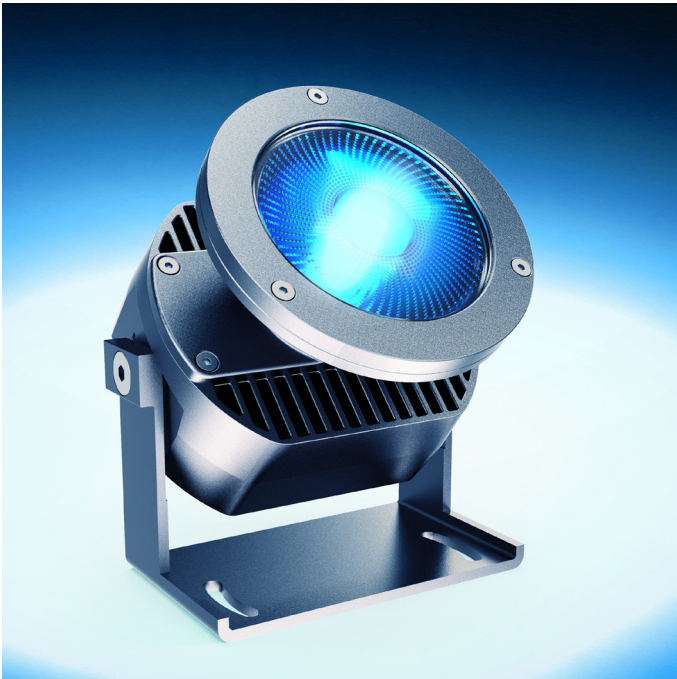

D 100 RGBW IP66 Class 111

1 x high-power RGBW LED cluster with ultra narrow beam lens

Exterior LED spotlight range

D 100 IP66 Spotlight with 1 x high-power RGBW LED cluster array comprising of 4 x RGBW LEDs, with ultra narrow beam collimator lens

Exterior LED spotlight range with integral LV DC to DC driver or remote AC to DC driver and extremely narrow beam for highly controlled, creative decorative lighting effects

Product description:

The D 100 IP66 spotlight range was developed for use in architectural, landscape and garden lighting applications, which require powerful, highly controlled lighting effects

Each spotlight comprises of: 1 x high-power RGBW LED cluster array comprising of 4x RGBW LEDs, with Gaggione LLC06U collimator lens with ultra narrow spot beam

Up to 10 Watts per spotlight

Rotatable in two axes using the adjustable angle brackets. Other mounting brackets are also available including custom designs to meet project requirements

Satin black, satin white or any RAL paint colour finish

Custom anti-glare snoot accessories ensure excellent visual comfort

Low iron UV block glass covers or UV stable polycarbonate window

Up to 900 Lumens per spotlight with all 4 LEDs on full power