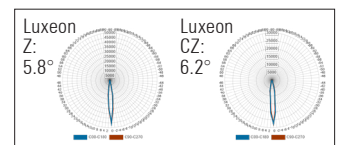

Various coloured LED and white light colour temperature and CRI options available. Each of the 4 LEDs within the cluster of 4 LEDs can be a different colour, or white light colour temperature. Custom combinations can be specified. See grid for options

Product Code	IP	LED Type	LED Colour or white LED Colour Temp.(K)	CRI	Optics (°)	Anti-glare Snoot	Fixing Type	Cover	Finish
D 100 IP66 ULTRA NARROW LENS RGBW REMOTE DRIVER	66	LUMILEDS: Cluster of 4x LUXEON Z or CZ LEDs - RGBW	Specify colour / colour temp. for each of the 4 LEDs in the LED cluster array:		70 80 90	Gaggione LLC06U Ultra narrow lens: Luxeon Z LEDs: 5.8° Luxeon CZ LEDs: 6.2°	Adjustable angle Fixed angle Custom height adjustable angle (specify leg height) Custom solution	Low iron UV block glass UV stable PC	Black White Any RAL colour
D 100 IP66 ULTRA NARROW LENS RGBW INTEGRAL DRIVER			Far Red, Deep Red, Red, Red-Orange, Amber, PC Amber, Mint, Lime, Green, Cyan, Blue, Royal Blue, Violet	22=2,200k 27=2,700k 30=3,000k 35=3,500k 40=4,000k 50=5,000k 57=5,700k 65=6,500k					